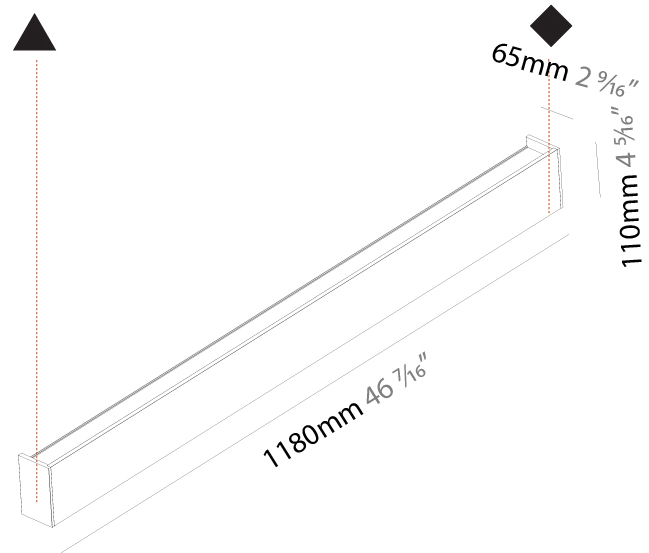

GENERAL

Series: Never Ending
Brand: Prolicht
Division: Architectural
Mounting Type: Surface
Mounting Location: Wall
Subcategory: Profile

PHYSICAL

Shape: Rectangle
Length (mm): 1180
Length (in): 46 ⁷/₁₆
Height (mm): 110
Depth (mm): 65
Height (in): 4 ⁵/₁₆
Depth (in): 2 ⁷/₁₆
Light Distribution: Direct / Indirect
Weight (kg): 4.4
Weight (lbs): 9.70
Diffuser: PMMA - Opal
Fixture Finish: ANA / SSR / BKV / CWI / CRY / HAB / MSR / UFT / ITA / RUA / OGR / FTG / MYG / RWR / LOD / PUS / FRO / FUP / KIA / POP / BLS / SPG / MEY / GOH / GUM / CHC / COM / ABZ / JAG / OBR / MOS / ROR
Fixture Material: Extruded Aluminum

ELECTRICAL

Lamp Type: LED (Zhaga Standard)
Input Wattage (W): 20
Total Output Wattage (W): 16 / 14.8 (3500K)
Dimming: Non-Dimming / Phase Dimming (120Vac only) / 0-10V Dimming
Driver Included: Yes
Driver Location: Integrated
Driver Type: Constant Current - 120 / 277Vac
Driver Class: Class 2
Input Voltage (V): 120 - 277
Constant Current (MA): 350 / 500 (3500K)

LED

Color Temperature (°K): 3000 / 3500 / 4000
Max. Delivered Lumen (lm): 1220 / 1264 / 1290
CRI: >80 CRI
Lamp Life (hrs): 50000

OPTICAL

RATINGS AND CERTIFICATIONS

Certified By: Certified for North American Standards
IP rating: IP20

PROJECT
TYPE
SPECIFIER
QUANTITY
DATE