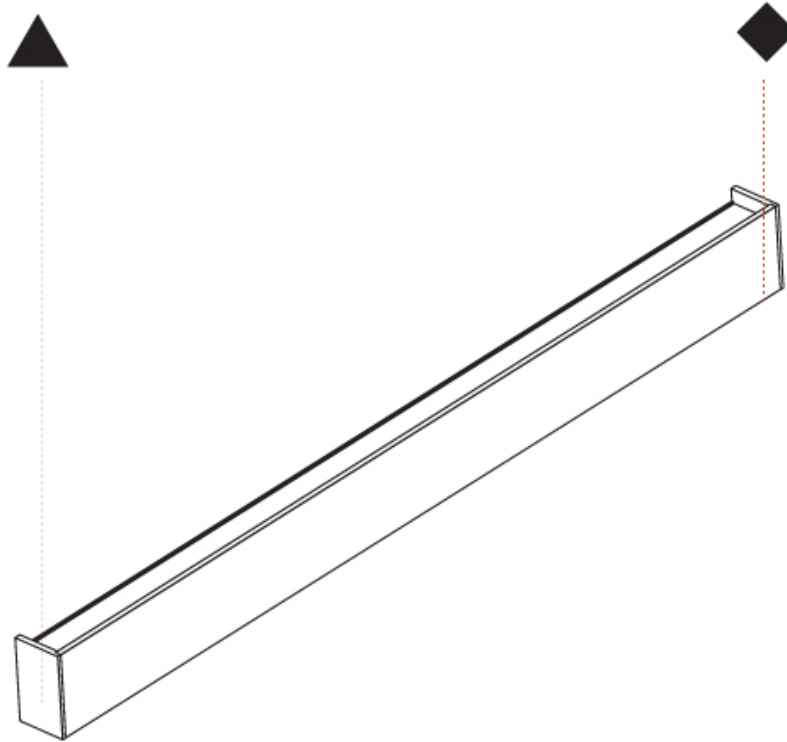

A33281-

PROJECT _____

TYPE _____

SPECIFIER _____

QUANTITY _____

DATE _____