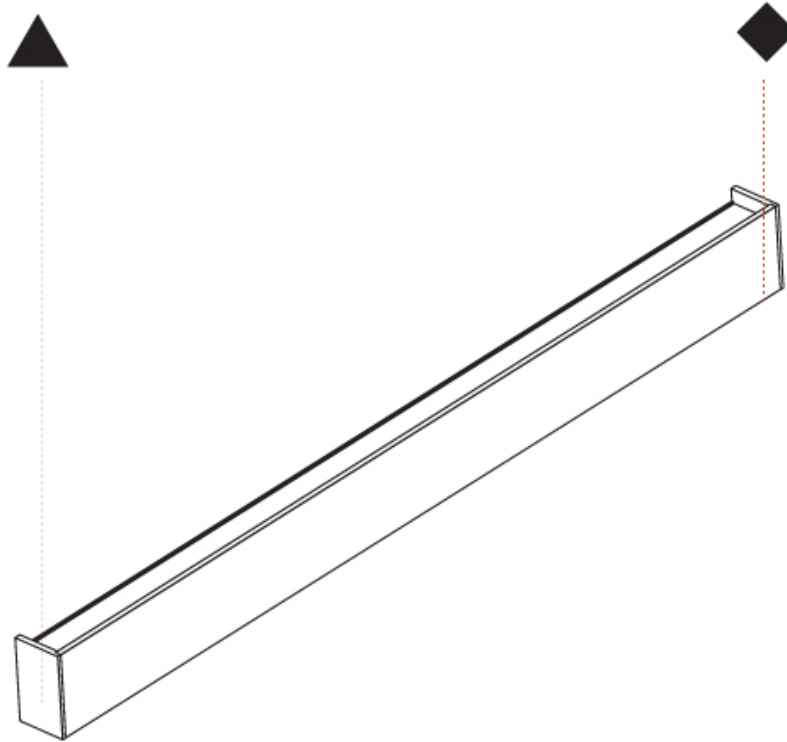

PROJECT
TYPE
SPECIFIER
QUANTITY
DATE

A33285-

PROJECT _____

TYPE _____

SPECIFIER _____

QUANTITY _____

DATE _____

NEVER ENDING COLOR FINISH CHART