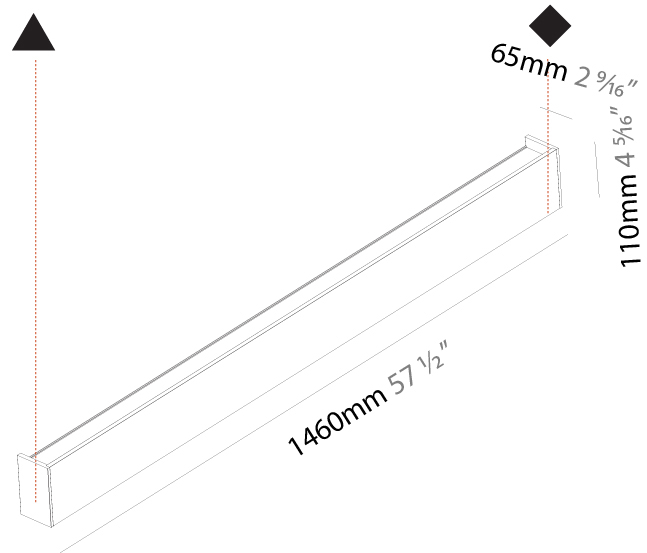

GENERAL

Series: Never Ending
Brand: Prolicht
Division: Architectural
Mounting Type: Surface
Mounting Location: Wall
Subcategory: Profile

PHYSICAL

Shape: Rectangle
Length (mm): 1460
Length (in): 57 ½
Height (mm): 110
Height (in): 4 ⅝
Extension (mm): 65
Extension (in): 2 ⅞
Light Distribution: Direct / Indirect
Weight (kg): 5.3
Weight (lbs): 11.68
Diffuser: PMMA - Opal
Fixture Finish: ANA / SSR / BKV / CWI / CRY / HAB / MSR / UFT / ITA / RUA / OGR / FTG / MYG / RWR / LOD / PUS / FRO / FUP / KIA / POP / BLS / SPG / MEY / GOH / GUM / CHC / COM / ABZ / JAG / OBR / MOS / ROR
Fixture Material: Extruded Aluminum

ELECTRICAL

Lamp Type: LED (Zhaga Standard)
Input Wattage (W): 25
Total Output Wattage (W): 20 / 18.5 (3500K)
Dimming: Non-Dimming / Phase Dimming (120Vac only) / 0-10V Dimming
Driver Included: Yes
Driver Location: Integrated
Driver Type: Constant Current - 120/277Vac
Driver Class: Class 2
Input Voltage (V): 120 - 277
Constant Current (MA): 350 / 625 (3500K)

LED

Color Temperature (°K): 3000 / 3500 / 4000
Max. Delivered Lumen (lm): 1530 / 1578 / 1610
CRI: >80 CRI
Lamp Life (hrs): 50000

OPTICAL

RATINGS AND CERTIFICATIONS

Certified By: Certified for North American Standards
IP rating: IP20

PROJECT
TYPE
SPECIFIER
QUANTITY
DATE