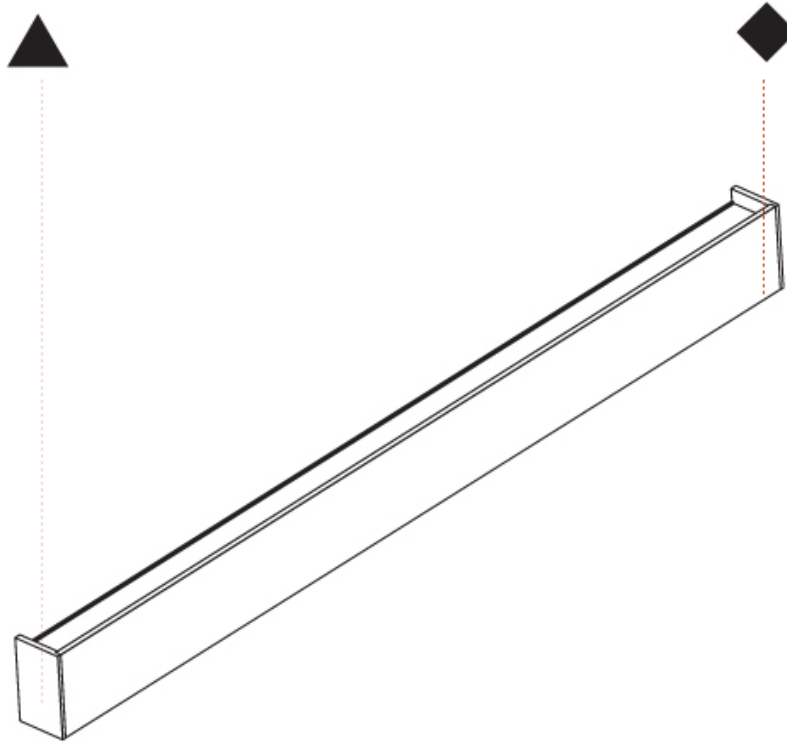

PROJECT
TYPE
SPECIFIER
QUANTITY
DATE

A33283-

PROJECT

TYPE

SPECIFIER

QUANTITY

DATE

NEVER ENDING SURFACE