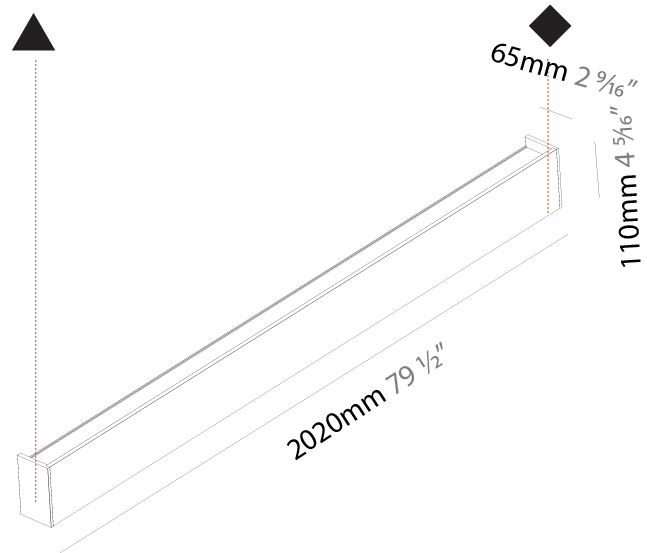

GENERAL

Series: Never Ending
Brand: Prolicht
Division: Architectural
Mounting Type: Surface
Mounting Location: Wall
Subcategory: Profile

PHYSICAL

Shape: Rectangle
Length (mm): 2020
Length (in): 79 1/2
Height (mm): 110
Depth (mm): 65
Height (in): 4 5/16
Depth (in): 4 5/16
Light Distribution: Direct / Indirect
Weight (kg): 7.2
Weight (lbs): 15.87
Diffuser: PMMA - Opal
Fixture Finish: ANA / SSR / BKV / CWI / CRY / HAB / MSR / UFT / ITA / RUA / OGR / FTG / MYG / RWR / LOD / PUS / FRO / FUP / KIA / POP / BLS / SPG / MEY / GOH / GUM / CHC / COM / ABZ / JAG / OBR / MOS / ROR
Fixture Material: Extruded Aluminum

ELECTRICAL

Lamp Type: LED (Zhaga Standard)
Input Wattage (W): 35
Total Output Wattage (W): 28 / 25.9 (3500K)
Dimming: Non-Dimming / Phase Dimming (120Vac only) / 0-10V Dimming
Driver Included: Yes
Driver Location: Integrated
Driver Type: Constant Current - 120 / 277Vac
Driver Class: Class 2
Input Voltage (V): 120 - 277
Constant Current (MA): 350 / 875 (3500K)

LED

Color Temperature (°K): 3000 / 3500 / 4000
Max. Delivered Lumen (lm): 2140 / 2215 / 2260
CRI: >80 CRI
Lamp Life (hrs): 50000

OPTICAL

RATINGS AND CERTIFICATIONS

Certified By: Certified for North American Standards
IP rating: IP20

PROJECT
TYPE
SPECIFIER
QUANTITY
DATE